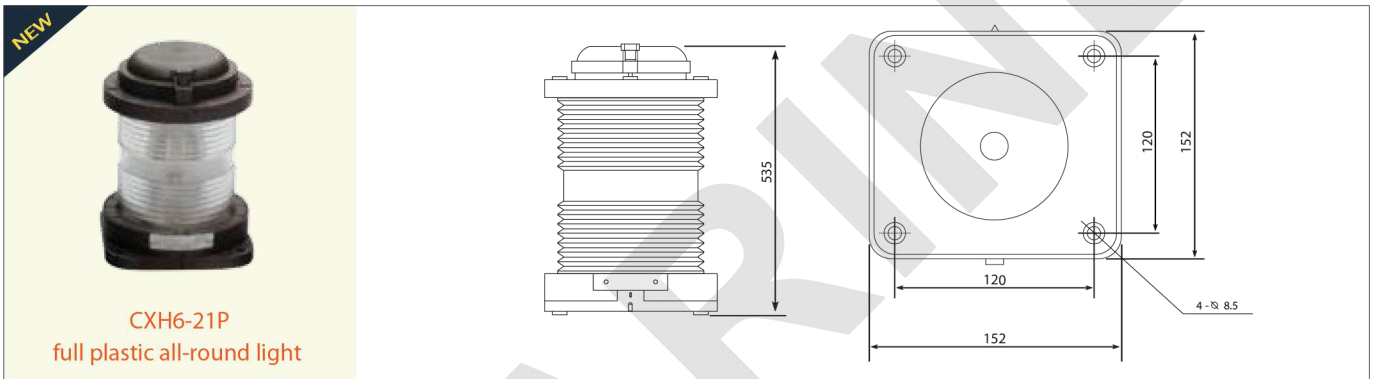

## LAMPU NAVIGASI SINGLE ( 5" )

TYPE	NAME	VISIBILITY	LEVEL ARC	LAMP HOLDER	BULB	PROTECTION CLASS	COLOR	WEIGHT
CXH1-21P	Full plastic starboard light	2n.m	112.5°	BAY15D	24V 25W 60cd	IP56	Green	2.6 kg
CXH2-21P	Full plastic port light	2n.m	112.5°				Red	2.6 kg
CXH3-21P	Full plastic masthead light	5n.m	225°				Transparent	2.5 kg
CXH4-21P	Full plastic stern light	2n.m	135°				Transparent	2.7 kg
CXH6-21P	Full plastic all-round light	2n.m	360°				Transparent	2.2 kg